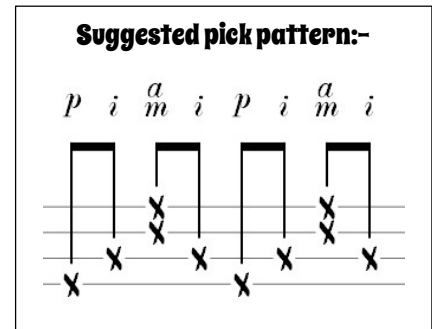

Chorus 2 [G] You know I love you I [Em] always will
[G] My mind's made up by the [D] way that I feel
There's [G] no beginning there'll [Em] be no end
'Cause [Em] on my love, you [A] can depend [A7]

Verse 3 It's {D} written on the {Em} wind,
{G} it's every-{A}where I {D} go {Em} {G} {A}
So {D} if you really {Em} love me,
{G} come on and {A} let it {D} show {Em}
{G} come on and {A} let it {D} show {Em},
{G} come on and {A} let it {D} show ...
{G} come on and {A} let it [D↓] show

Or play as per page 2 – for a higher pitch alongside this version

Love Is All Around

(4/4) Words/Music Reg Presley

Capo 7 to take to key of D
(play chord shapes shown here)
& play alongside version 1 (page 1)

Intro {G} {C} {D} {C} {G} {C} {D} {C}

Verse 1 I {G} feel it in my {Am} fingers,
{C} I feel it {D} in my {G} toes {Am} {C} {D}
The {G} Love that's all a-{Am}round me
{C} and so the {D} feeling {G} grows {Am} {C} {D}
It's {G} written on the {Am} wind,
{C} it's every-{D}where I {G} go {Am} {C} {D}
So {G} if you really {Am} love me,
{C} come on and {D} let it {G} show {Am} {C} {D} [D]