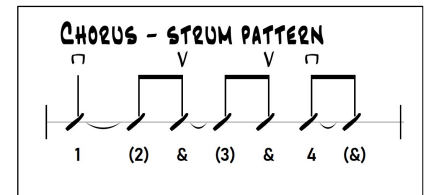

Chorus 1 [C] You know I love you I [Am] always will
[C] My mind's made up by the [G] way that I feel
There's [C] no beginning there'll [Am] be no end
'Cause [Am] on my love, you [D] can depend [D7]