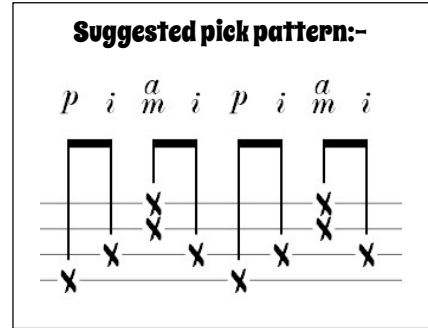

Love Is All Around (D)

(4/4) Words/Music Reg Presley

Intro {D} {G} {A} {G} {D} {G} {A} {G}

Verse 1 I {D} feel it in my {Em} fingers,
{G} I feel it {A} in my {D} toes {Em} {G} {A}
The {D} Love that's all a-{Em}round me
{G} and so the {A} feeling {D} grows {Em} {G} {A}
It's {D} written on the {Em} wind,
{G} it's every-{A}where I {D} go {Em} {G} {A}
So {D} if you really {Em} love me,

{G} come on and {A} let it {D} show {Em} {G} {A} [A]

Chorus 1 [G] You know I love you I [Em] always will
[G] My mind's made up by the [D] way that I feel
There's [G] no beginning there'll [Em] be no end
'Cause [Em] on my love, you [A] can depend [A7]

Or play as per page 2 – for a higher pitch alongside this version

Love Is All Around

(4/4) Words/Music Reg Presley

Capo 7 to take to key of D
(play chord shapes shown here)
& play alongside version 1 (page 1)

Intro {G} {C} {D} {C} {G} {C} {D} {C}

Verse 1 I {G} feel it in my {Am} fingers,
{C} I feel it {D} in my {G} toes {Am} {C} {D}
The {G} Love that's all a-{Am}round me
{C} and so the {D} feeling {G} grows {Am} {C} {D}
It's {G} written on the {Am} wind,
{C} it's every-{D}where I {G} go {Am} {C} {D}
So {G} if you really {Am} love me,
{C} come on and {D} let it {G} show {Am} {C} {D} [D]