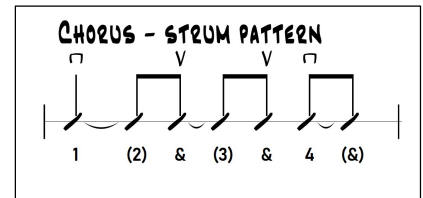

Chorus 1 [G] You know I love you I [Em] always will
[G] My mind's made up by the [D] way that I feel
There's [G] no beginning there'll [Em] be no end
'Cause [Em] on my love, you [A] can depend [A7]